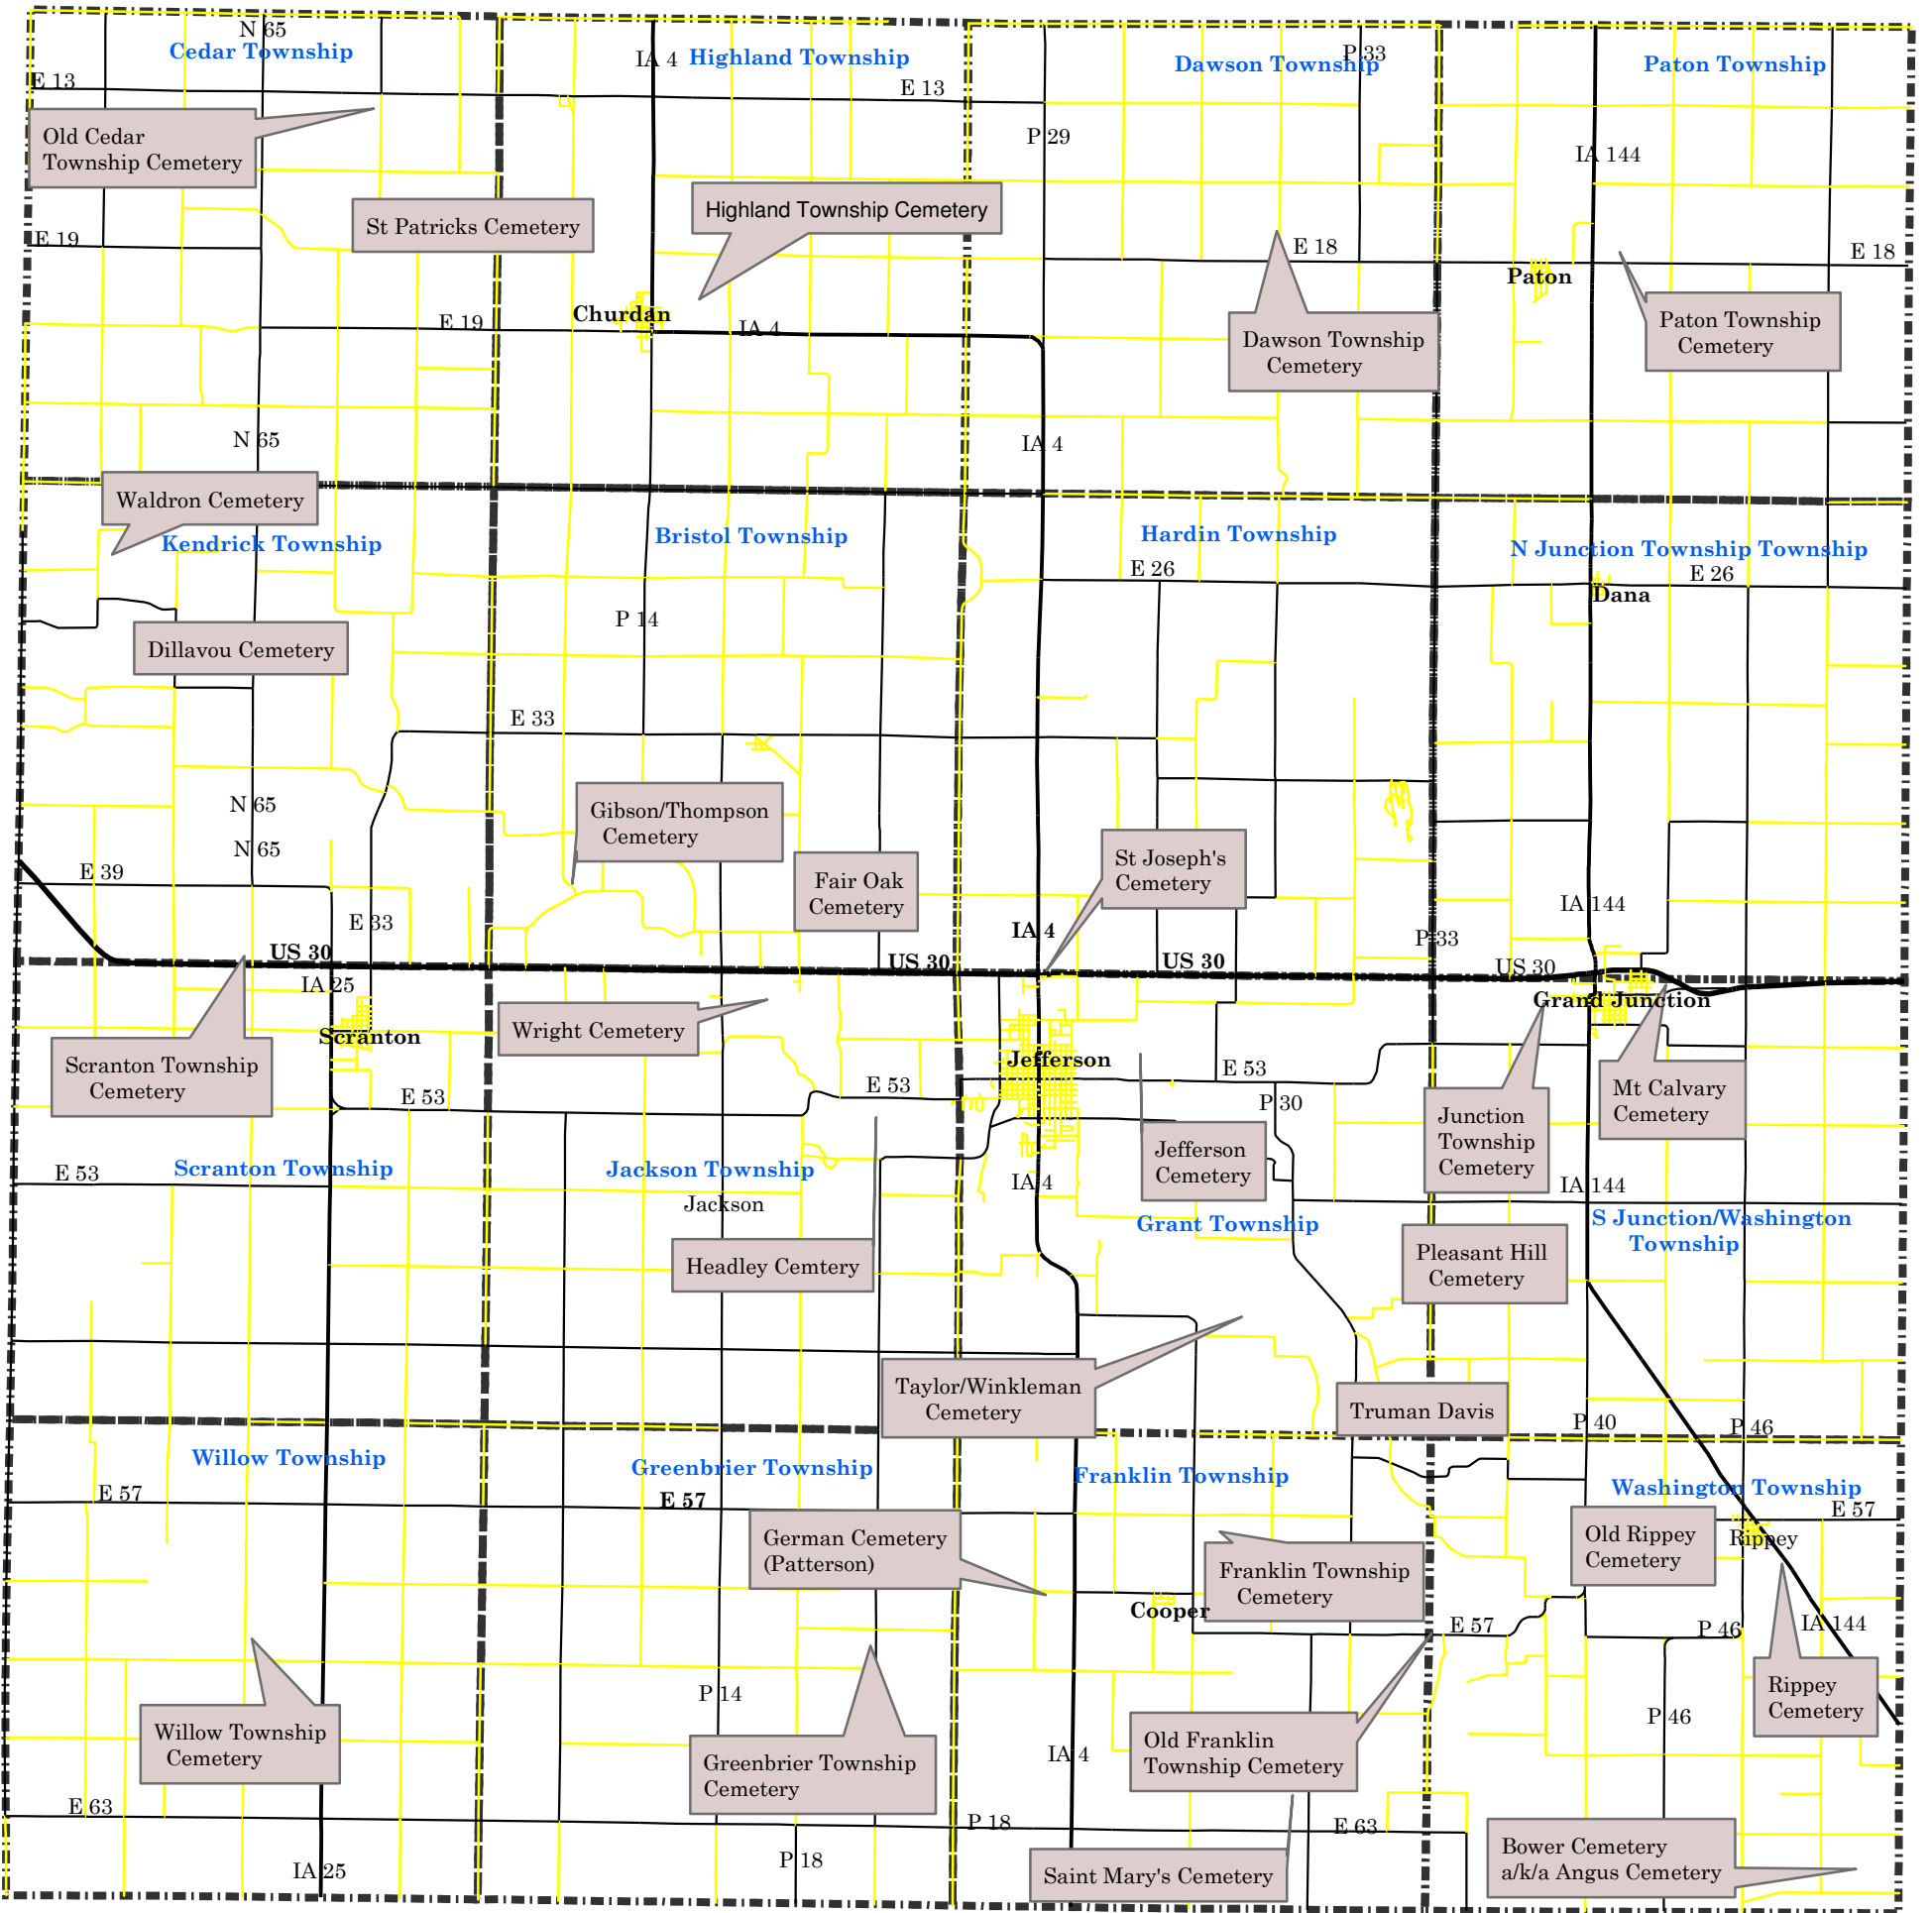

# Cemeteries

## Greene County

### Iowa

Legend	
<span style="color: green;">■</span>	Cemeteries
<b>Greene_Roads</b>	
<span style="color: yellow;">—</span>	Primary Roads
<b>US &amp; State Roads</b>	
<span style="border-bottom: 2px solid black; width: 20px; display: inline-block;"></span>	US 30
<span style="border-bottom: 1px solid black; width: 20px; display: inline-block;"></span>	State of IA Roads
<span style="border-bottom: 1px solid black; width: 20px; display: inline-block;"></span>	County Paved Roads
<span style="border-bottom: 1px dashed yellow; width: 20px; display: inline-block;"></span>	Secondary Roads
<span style="border: 1px dashed black; width: 20px; height: 10px; display: inline-block;"></span>	Township Boundaries

Greene County GIS does not guarantee this map to be free from error or inaccuracies and disclaims any responsibility or liability for interpretation from this map or decisions based thereon.